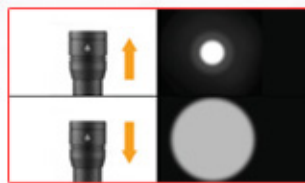

All Flashlights:

- Easy push/ pull to focus beam
- Strong die cast aluminum housing
- Impact resistant to 3 ft.

Easy Spot/Flood Focus