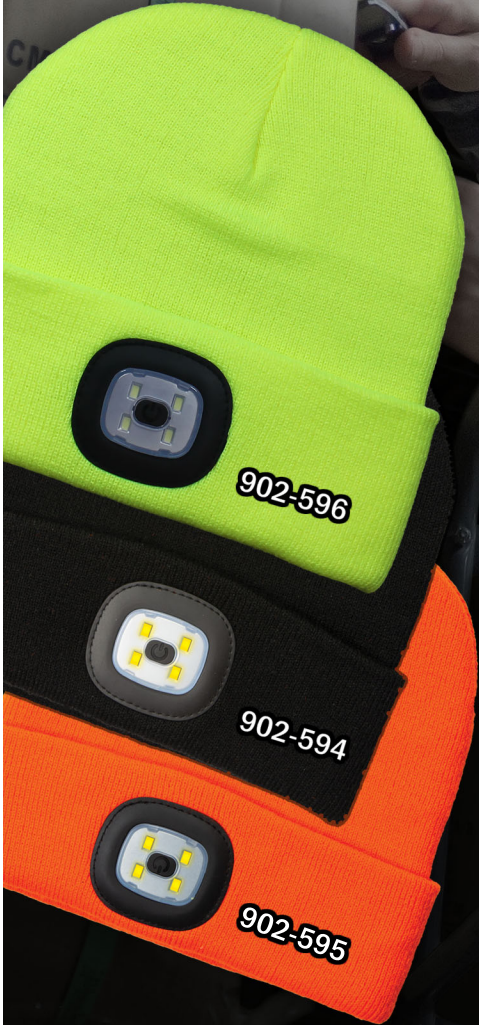

Best Value in the Industry

NEW

LED Light Up Beanies

Ideal for runners, walkers, campers, plumbers, hunters, electricians, tradesman and so much more!

Charge in any USB port
Blinks while charging.

Easy to remove light from
beanie for wash/charge.

- ▶ Warm knitted beanie hat
- ▶ 120 lumens brightness
- ▶ 4 high-powered LED lights
- ▶ High / Low / Off settings
- ▶ 9 hours maximum runtime
- ▶ IP44 water resistance
- ▶ Customize with your business logo!