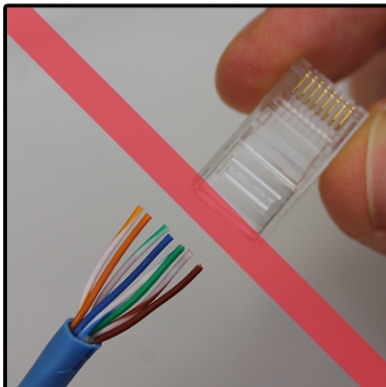

### QuikThru Professional Crimp Tool

**902-548T** Crimp Tool Only

**FeedTHRU** Connector  
allows for **EASY** sorting

6 & 8 pin crimp  
cavities with blade  
to cut wires

Round cable  
Stripper

Cable cutter